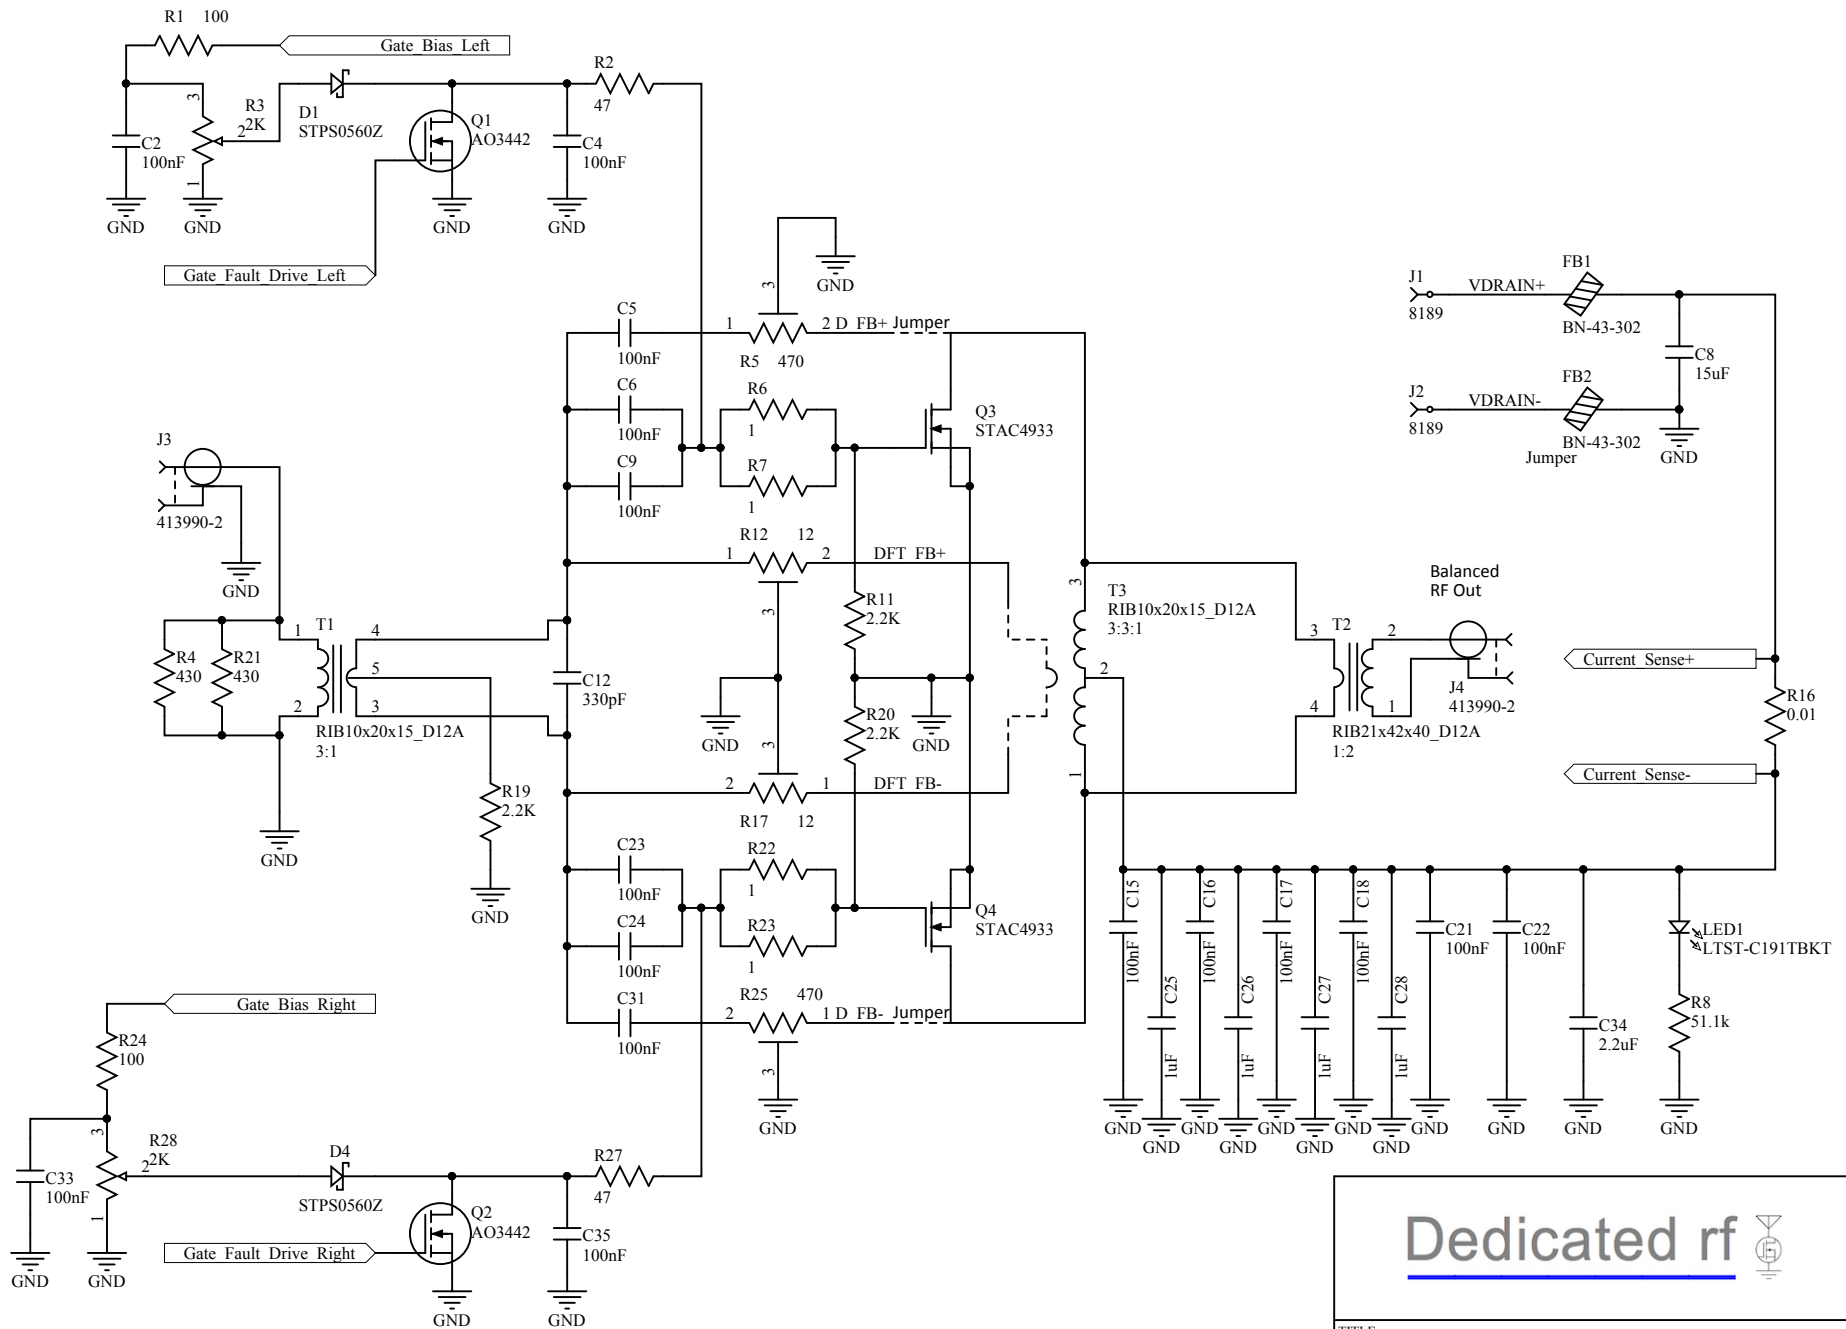

Amplifier

Dedicated rf 

TITLE		
RF_Amplifier		
1500W_RF_PA		
SIZE	DRAWING REVISION	SHEET
S	V028038_03	3 OF 3